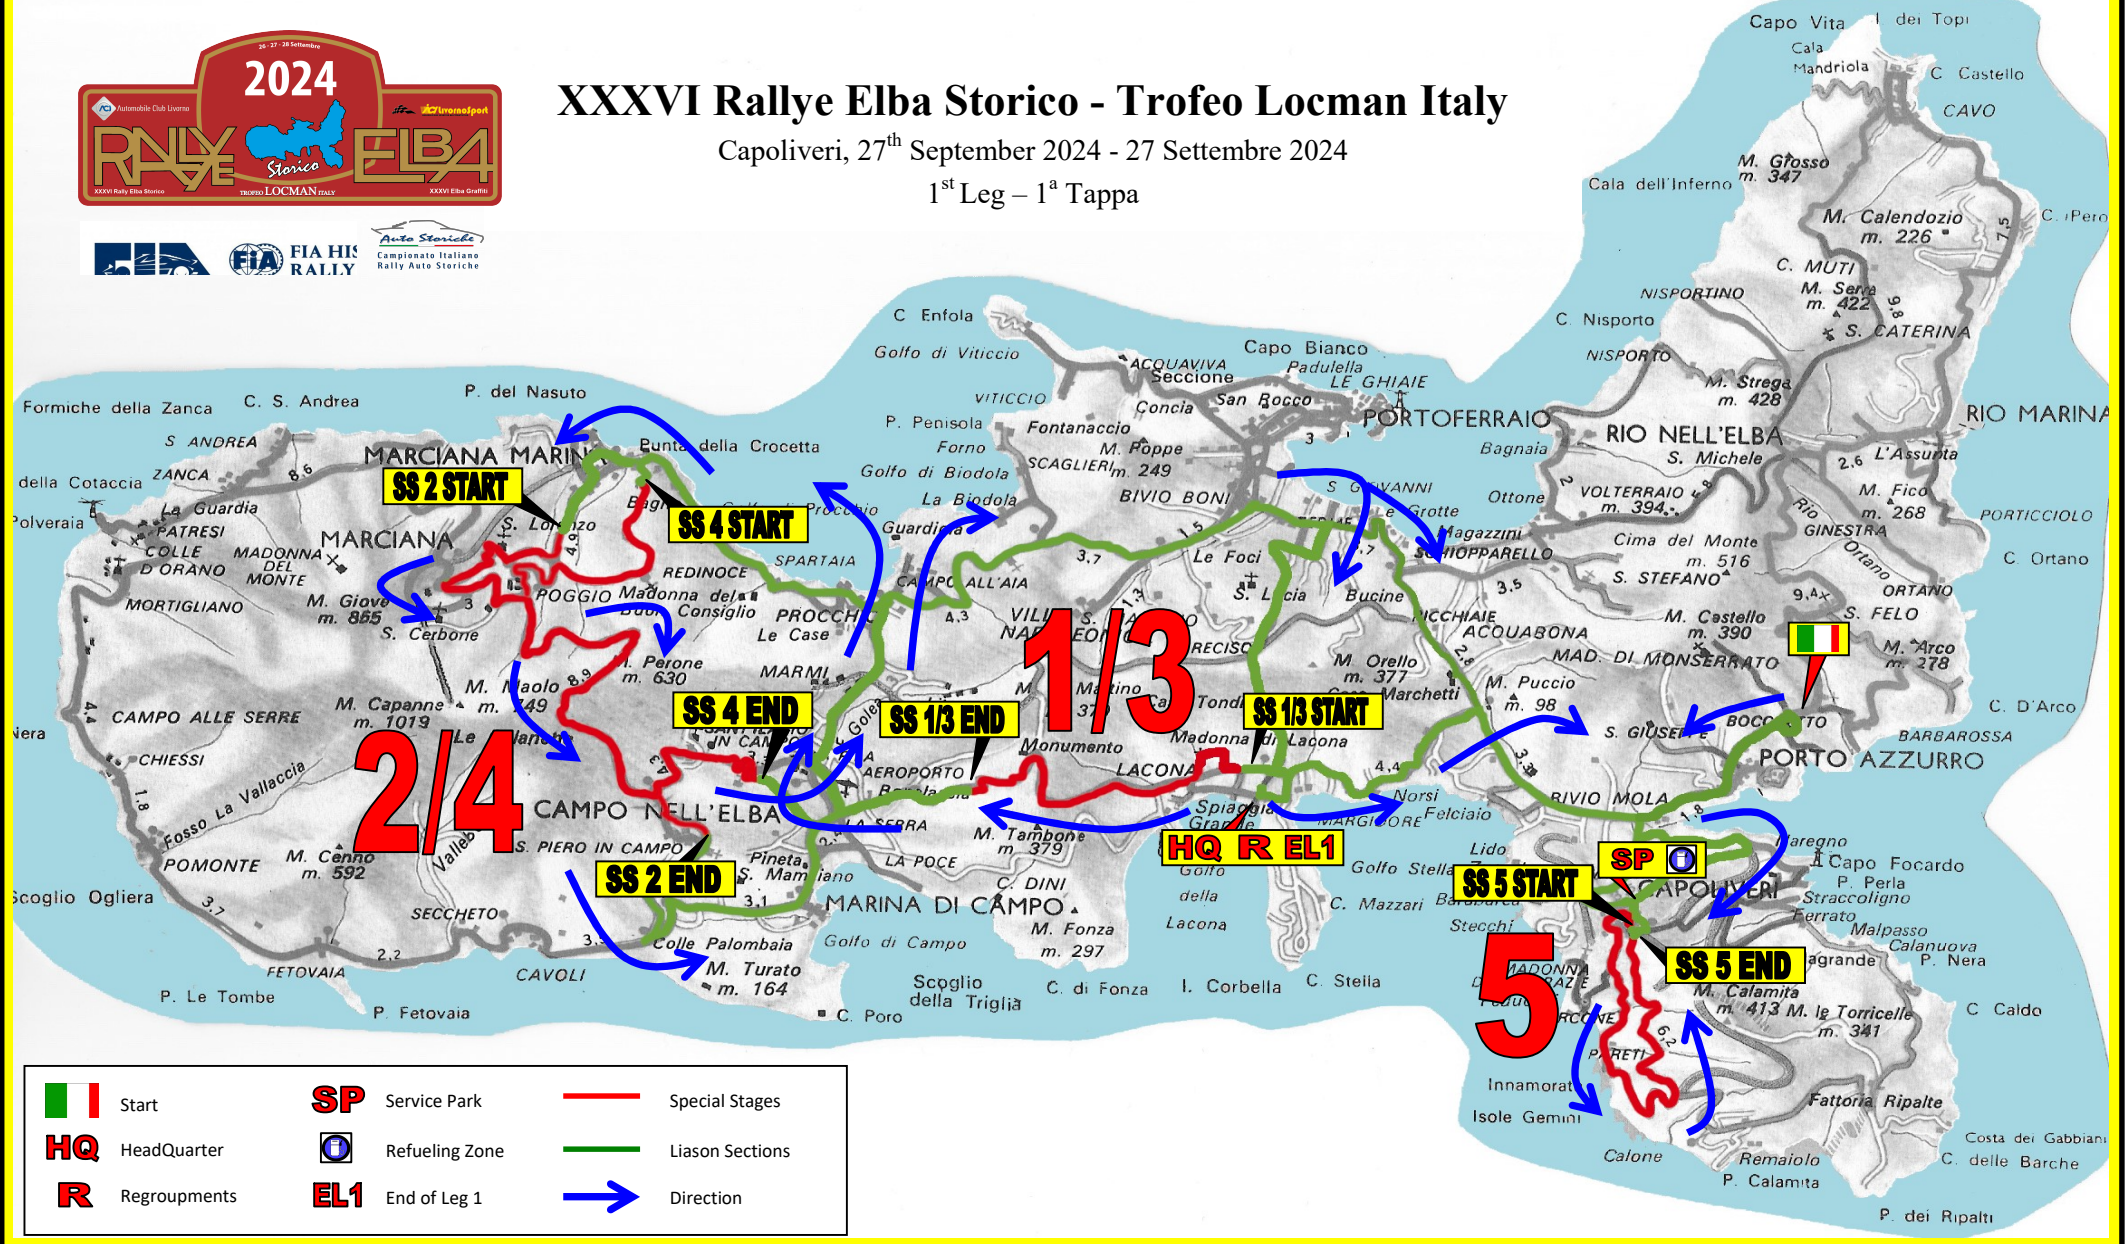

XXXVI Rallye Elba Storico - Trofeo Locman Italy

Capoliveri, 27th September 2024 - 27 Settembre 2024

1st Leg - 1^a Tappa

	Start	SP	Service Park		Special Stages
HQ	HeadQuarter		Refueling Zone		Liason Sections
R	Regroupments	EL1	End of Leg 1		Direction

XXXVI Rallye Elba Storico - Trofeo Locman Italy

Capoliveri, 28th September 2024 - 28 Settembre 2024

2nd Leg - 2^a Tappa